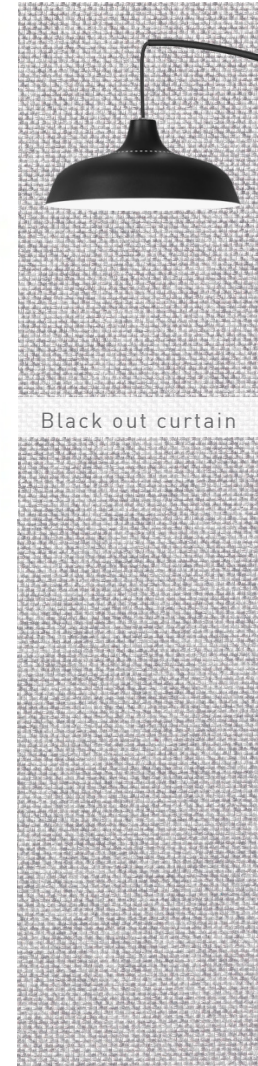

Bar height collaboration table with concealed castors

Bar height stackable chairs

Perimeter bench seat with tables and stools

Armchair with integrated table

Bentwood dining chairs

2m diameter dining table

Mobile planters

Stained timber

Vinyl timber effect flooring

Acoustic panels

Black out curtain

Navy blue textiles

Neutral tones

Tan leathers

Black out curtain